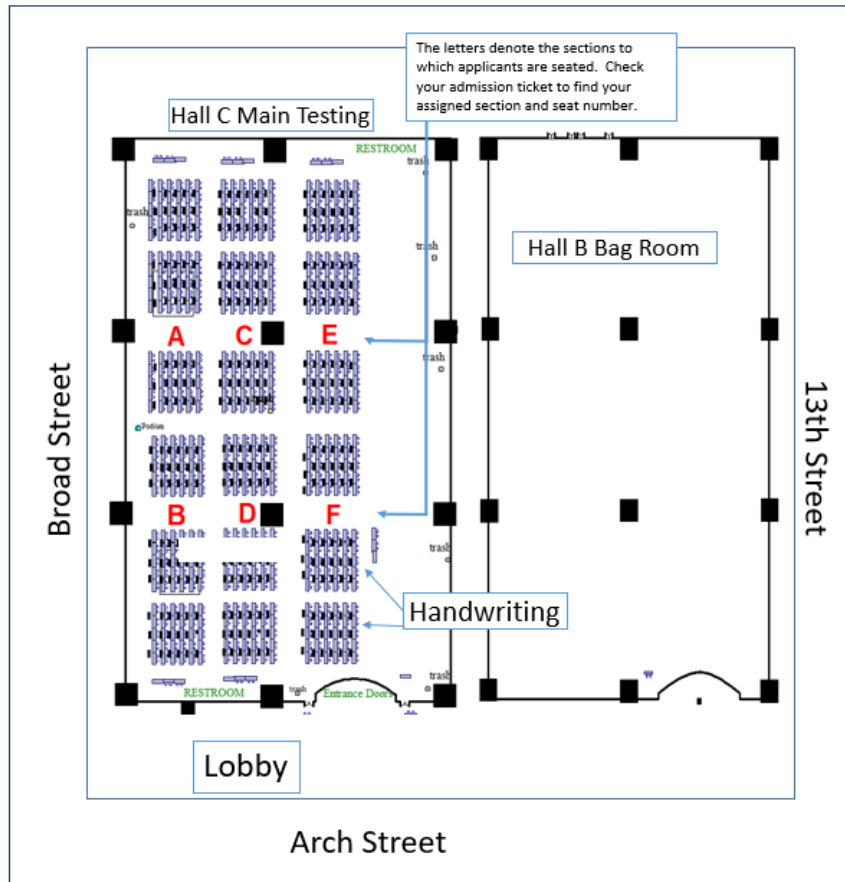

# PENNSYLVANIA CONVENTION CENTER (PACC)

1101 Arch Street, Philadelphia, PA 19107

[www.paconvention.com/attendees/travel-to-pa-convention-center](http://www.paconvention.com/attendees/travel-to-pa-convention-center)

**REPORT TO HALL E AT THE TIME ASSIGNED ON YOUR ADMISSION TICKET**

**MAIN TESTING WILL BE IN HALL D** – You will be admitted shortly after arrival and after storing your personal belongings.

## Convention Center Entrances: