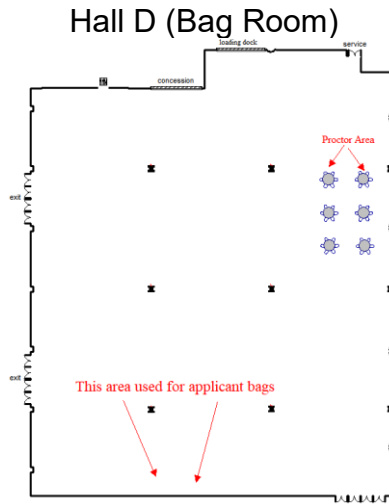

## Main Testing Setup:

## Hall E (Examination Room)

The letters denote the sections to which applicants are seated. Check your admission ticket to find your assigned section and seat number.