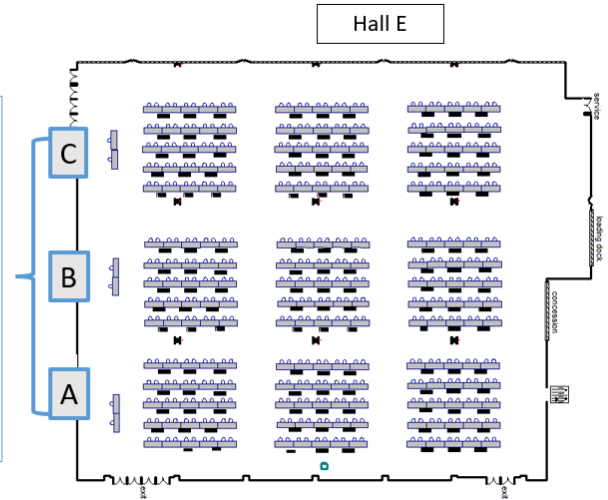

## Main Testing Setup:

## Hall E (Examination Room)

The letters denote the sections to which applicants are seated. Check your admission ticket to find your assigned section and seat number.